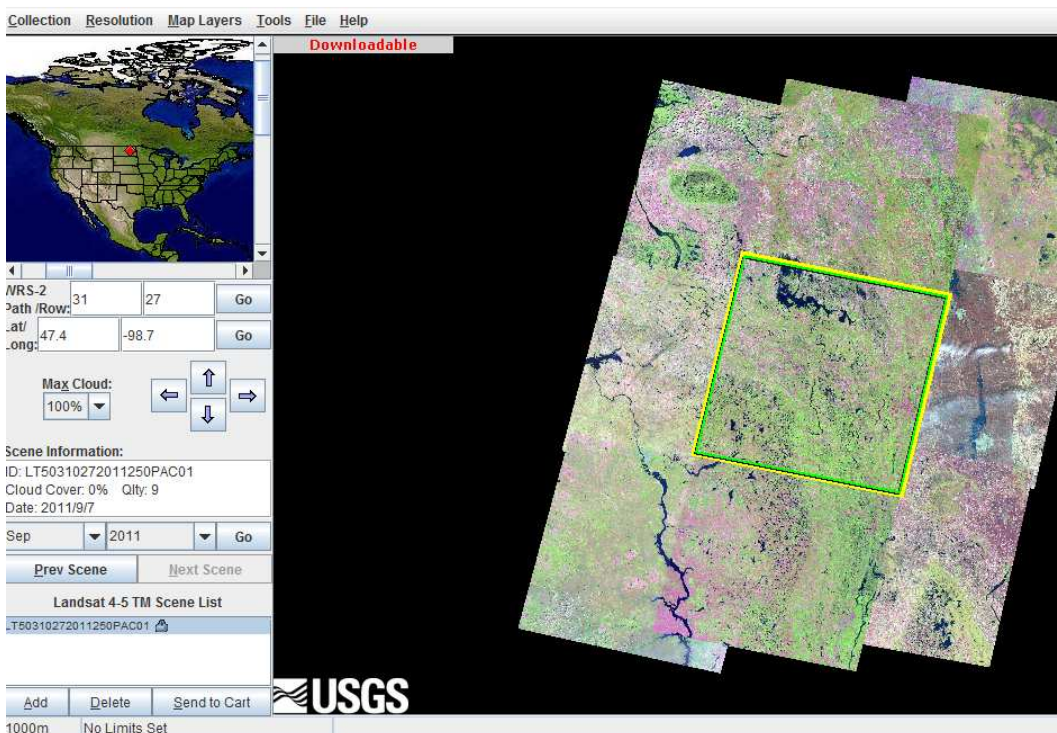

Enter your Path/Row & verify that you are on. Make certain you are on Landsat 4-5 TM Scene List. If not go to “Collection” and choose that collection.

Then click Add.

Click “Send to Cart”.

When you sign in using your user name and password, information in your profile can be used to access a specific USGS site or to place orders for USGS EROS products.